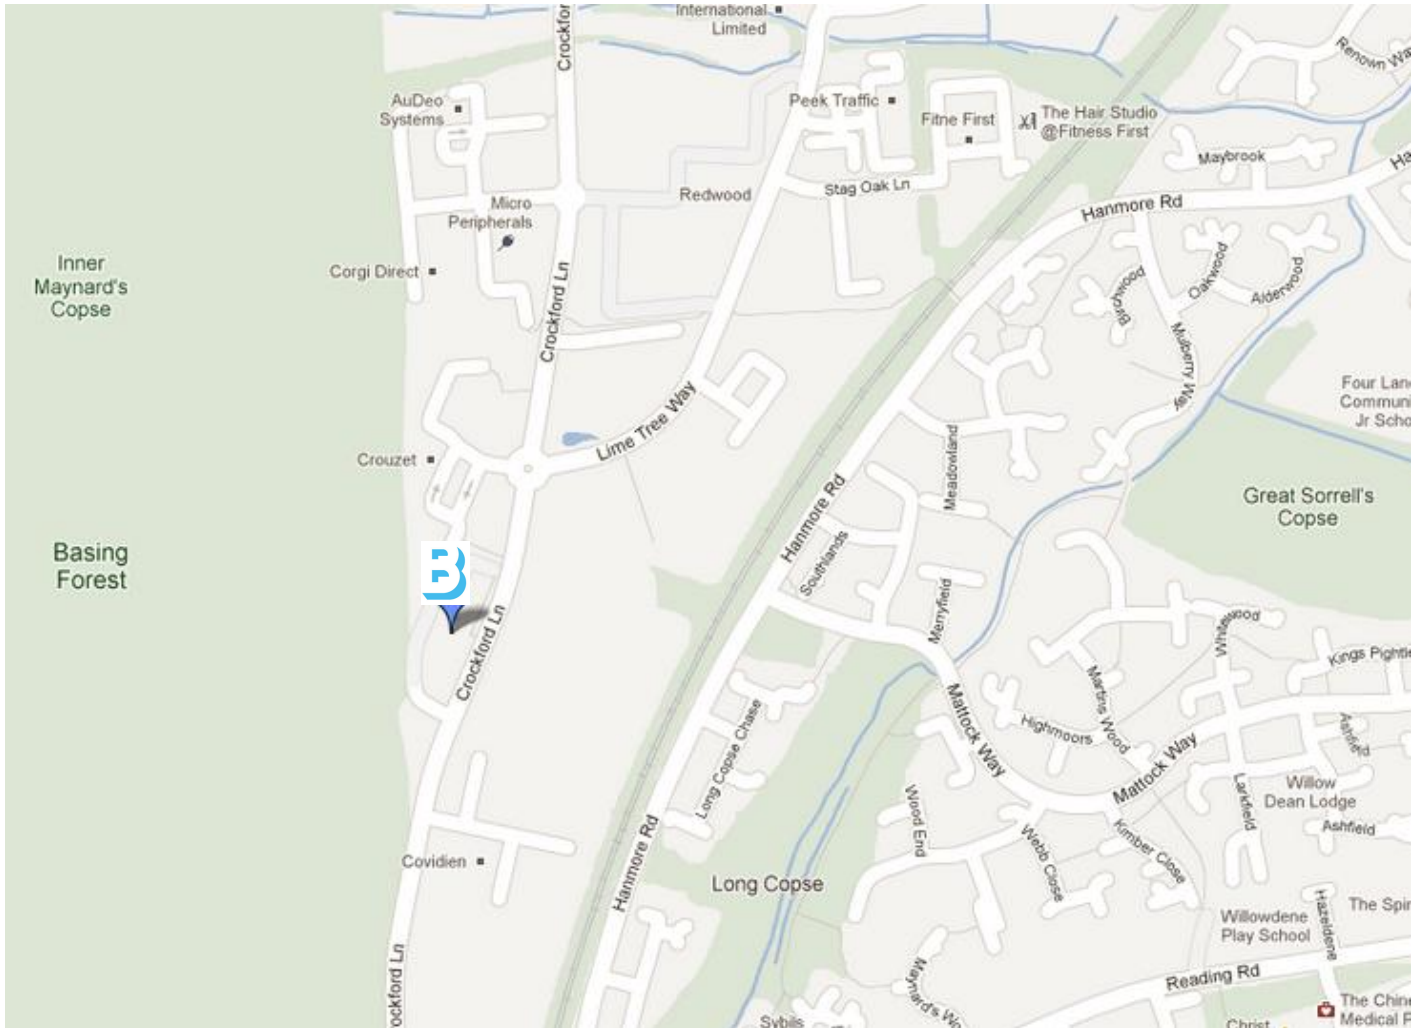

## DIRECTIONS TO OUR BASINGSTOKE OFFICE

Basingstoke Chineham Business Park, Pinewood Chineham Business Park, Crockford Lane, Chineham, Basingstoke, RG24 8AL.

Chineham Business Park is situated at the end of the A33 road leading from M4 junction 11 motorways and junction 6 M3 motorways.